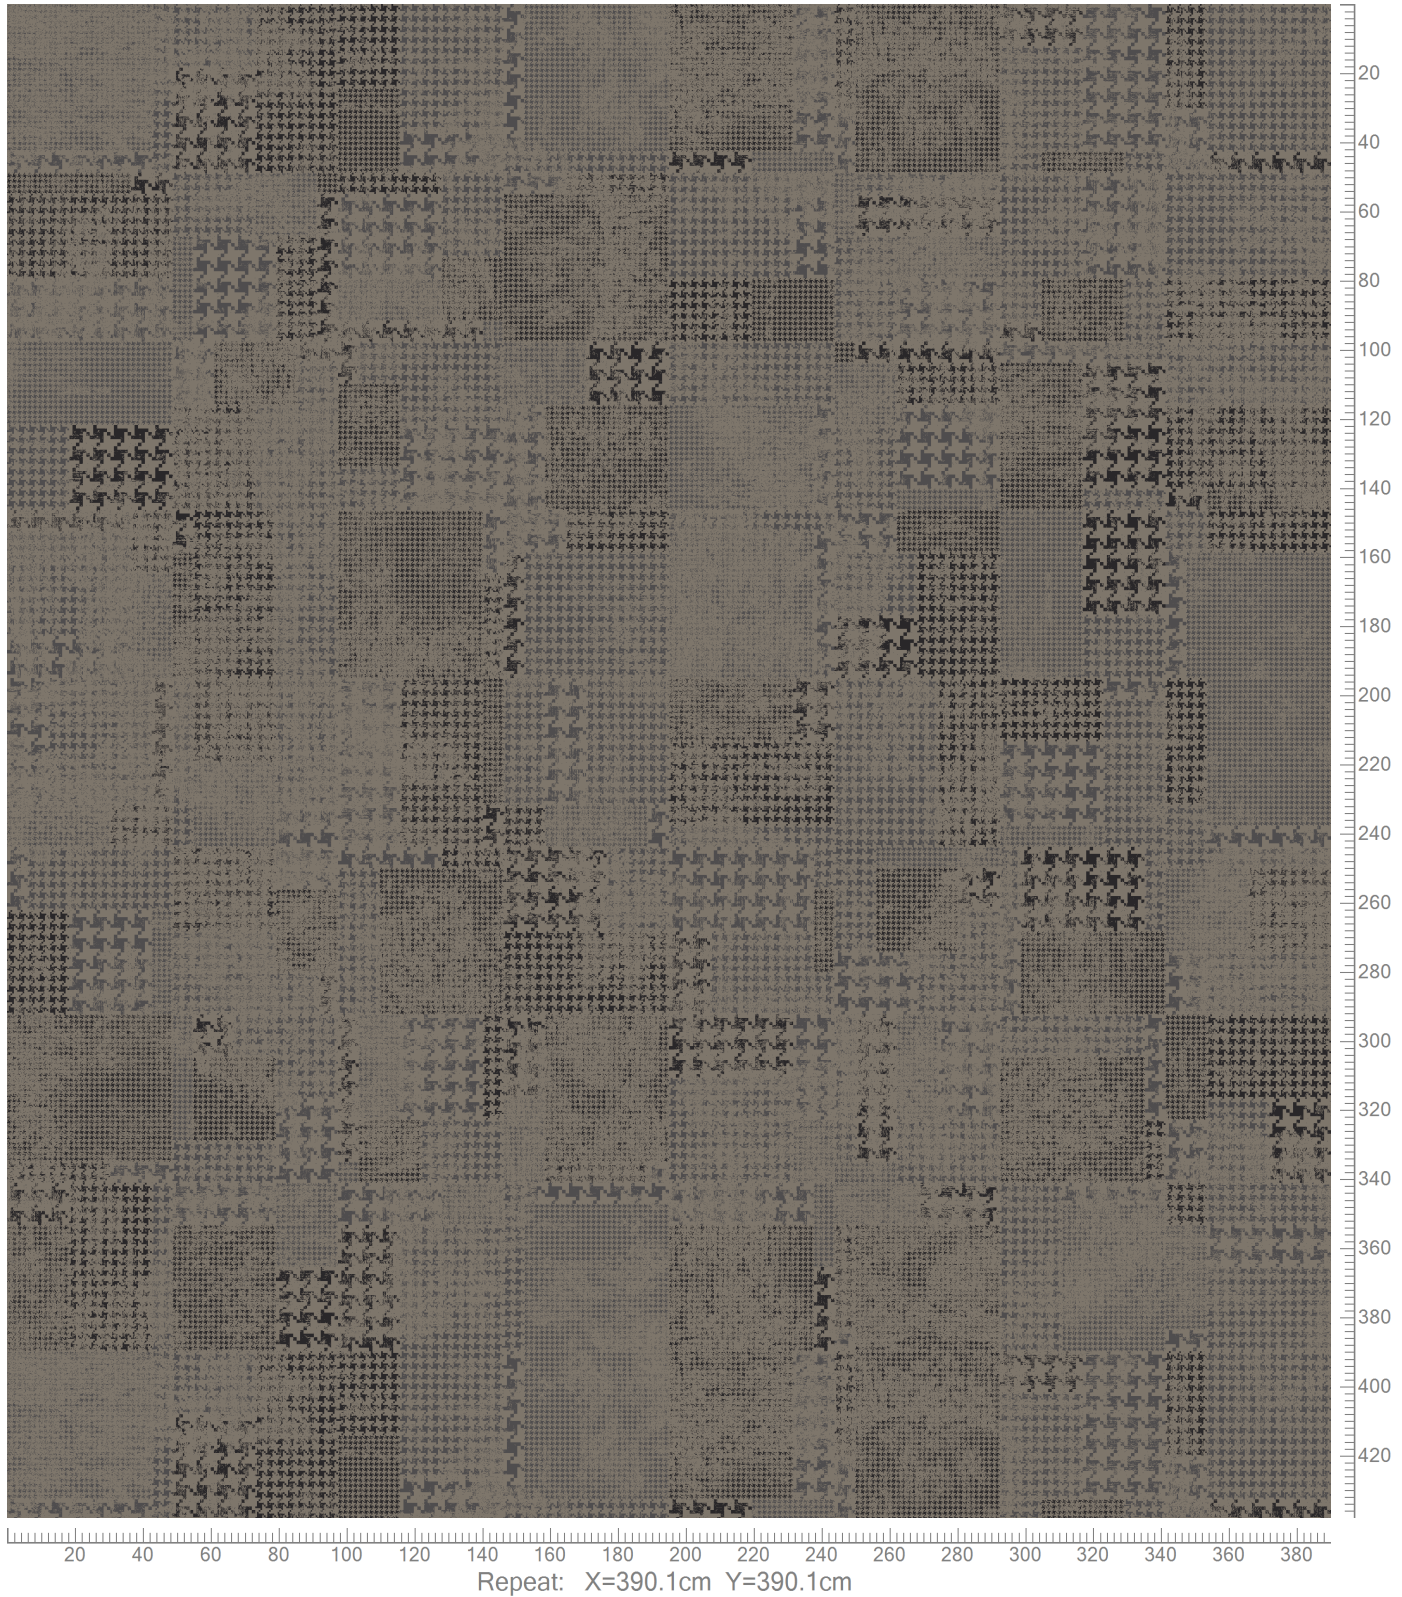

Design: RFM52952552  
Version: EF36010T2-3E

Date: 8-DEC-2020 sosk  
Copyright: egecarpets a/s - SOSK  
Approved by:

RAWLINE SCALA - QUILT  
STANDARD PALETTE K5295  
TILES 48X48 CM - QUARTERTURN INSTALLATION ONLY

K28602 5595-BC2	K28603 5595-BC3	5295AC17E Accent 17