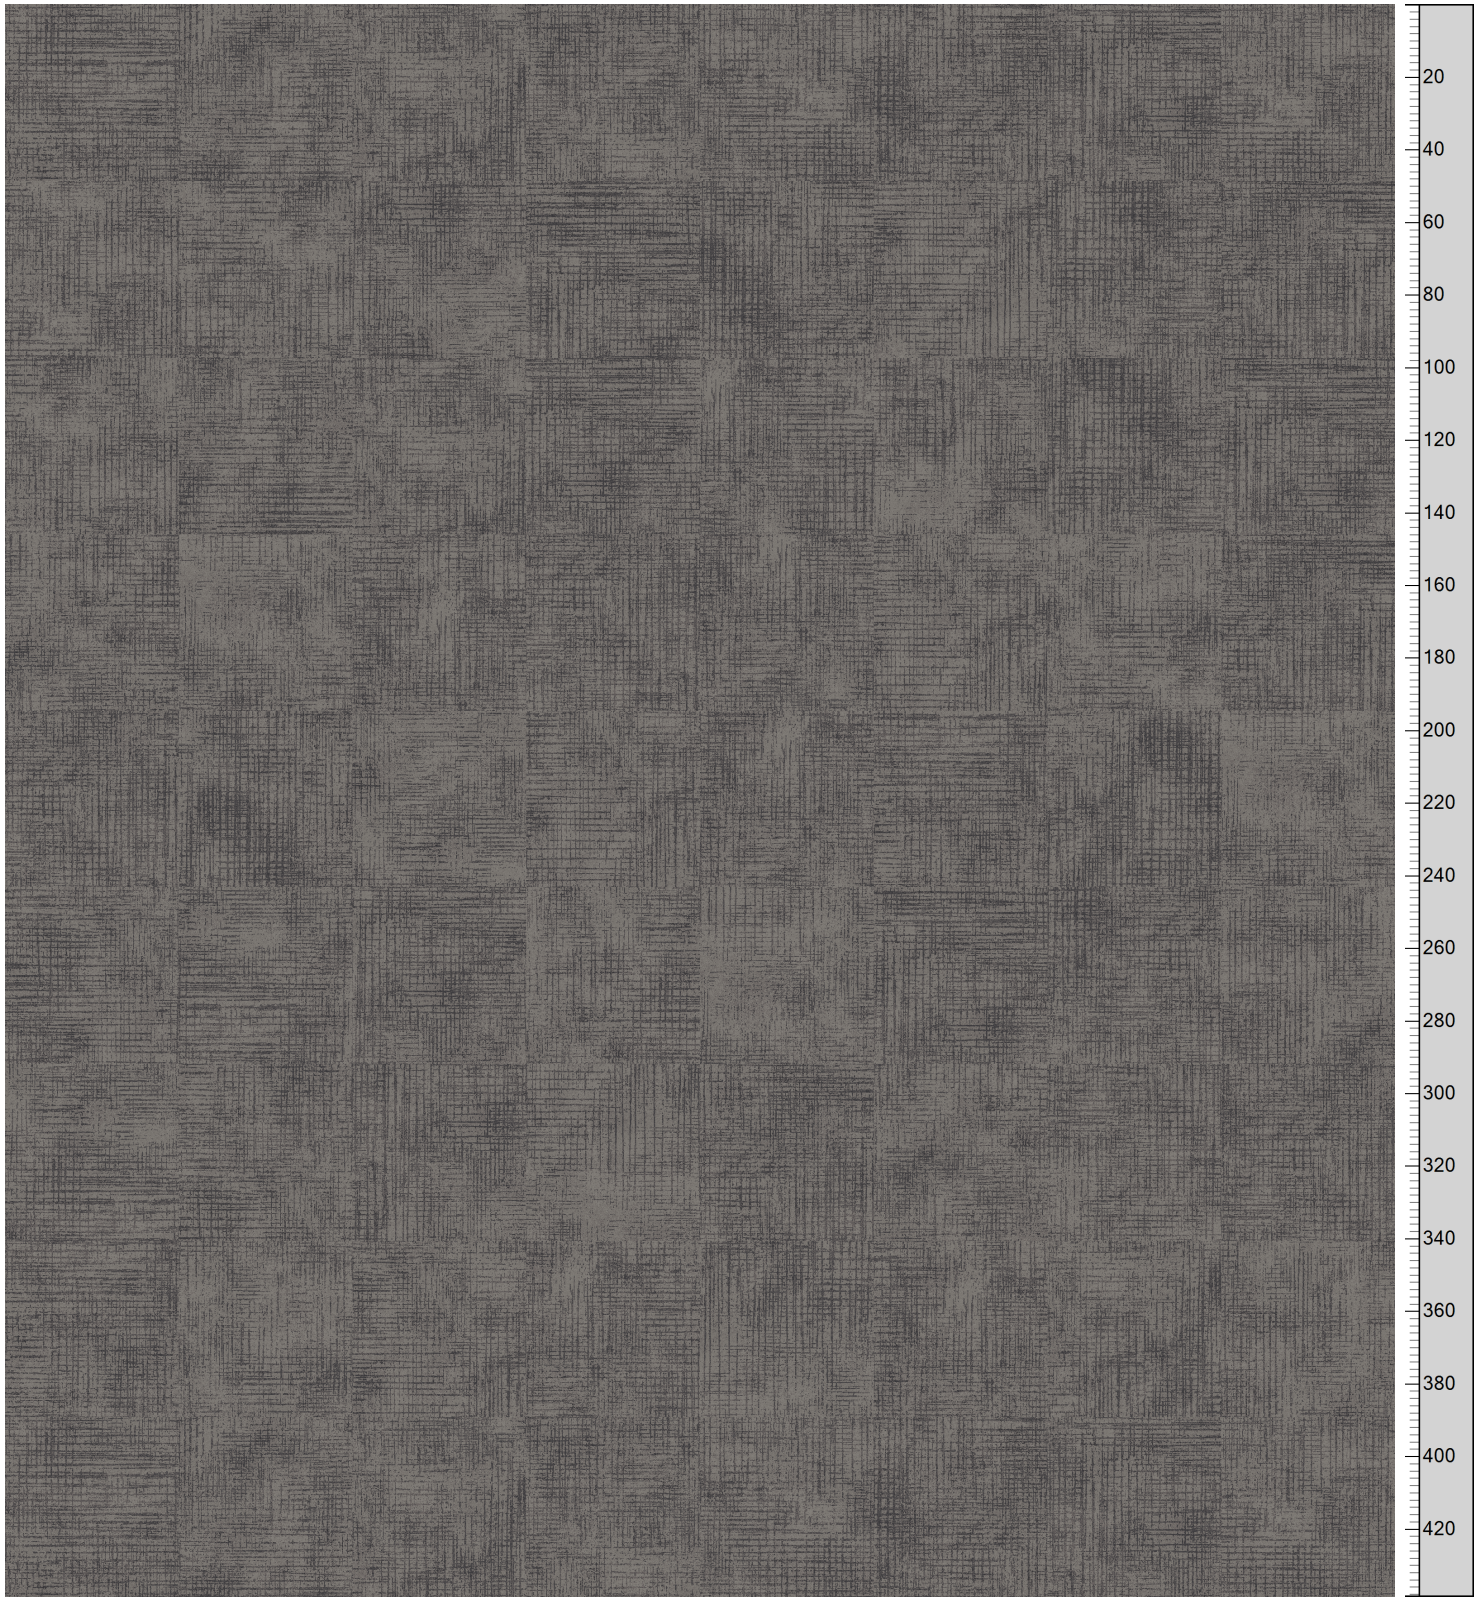

HIGHLINE TILES - Captured Lines
 Standard Palette 5500
 Tile Simulation Monolithic 48 x 48 cm

Repeat: X=390.1cm Y=390.1cm

@-0	A-1	B-2	C-3	D-4	E-5	F-6	G-7	H-8	I-9
0-0-0	5500AC13 Accent 13	5500AC14 Accent 14	K40503 5500-BC3	K40503 5500-BC3	0-0-0	K40503 5500-BC3	5500AC15 Accent 15	5500AC16 Accent 16	5500AC17 Accent 17