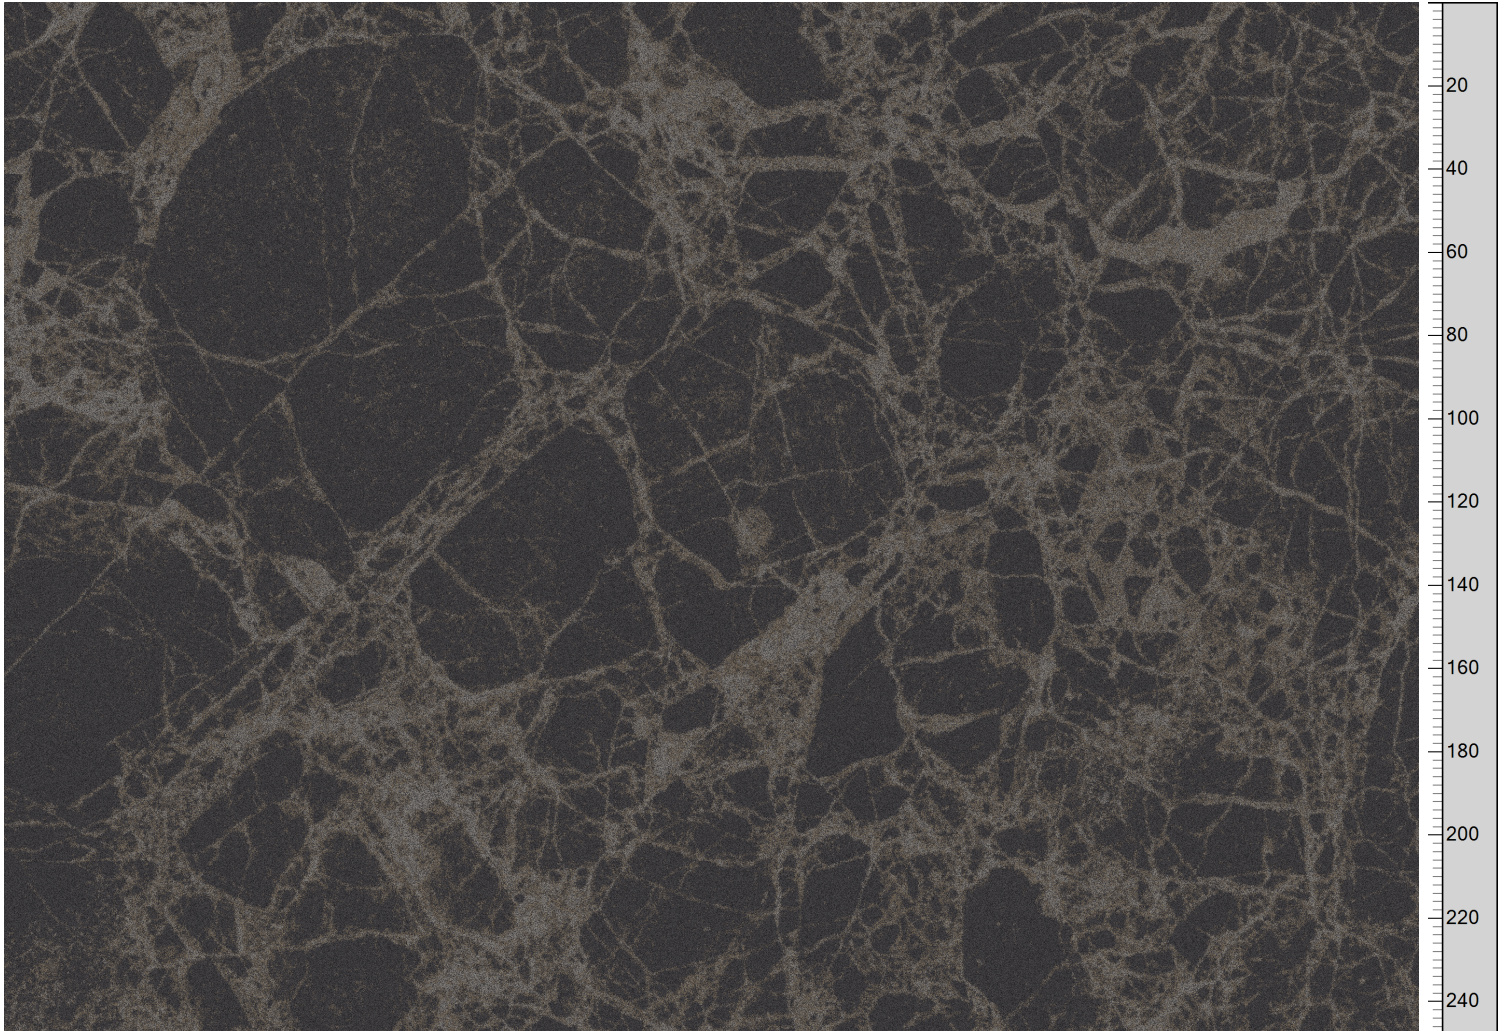

ege	Sku No		Project		Quality	DB	Country
	RFM55002023		Washed Marble Grey			DB010-5801	DK
	Design	Version			Repeat type	Width	Length
	EK20142	5			2-ROOMREPEAT	390.1	258.5
	Design ref.	Colors					
HIGHLINE TILES	5500						
						Base no.	Mod. inst.
						0	3
PIA		Tile Simulation Monolithic 48 x 48 cm : EK20142T1-5					
Design created by: beh Date: 30-OCT-2019		RFM55002023 Broadloom					
Sku MODIFIED by: pnp Date: 11-FEB-2020							

Repeat: X=390.1cm Y=258.4cm (Size Shown: X=346.46cm Y=248.03cm)

Page 1 / 2		K40501	K40502	K40503	K40504	K40505	K40506	K40507	K40508	K40509	K40510	K40511	K40512
EK20142-5		5500-BC1	5500-BC2	5500-BC3	5500-BC4	5500-BC5	5500-BC6	5500-BC7	5500-BC8	5500-BC9	5500-BC10	5500-BC11	5500-BC12
5500		1	2	3	4	5	6	7	8	9	10	11	12
Splits: 11.8%													
Color Categorization		0	0	0	0	0	0	0	0	0	0	0	0
Wet Factor: 111.6%			46.6%	27.2%	29.1%								8.7%
1	27.06%		40	40	40								
2	13.45%		50		50								
3	13.64%		73	40									
4	13.23%		100										
6	8.37%			40	40								40
7	4.16%			73									40
8	4.22%		40		40								40
9	4.09%		50										50
11	4.73%			40	73								
12	2.34%			73	40								
13	2.39%		40	40	40								
14	2.31%		50		50								