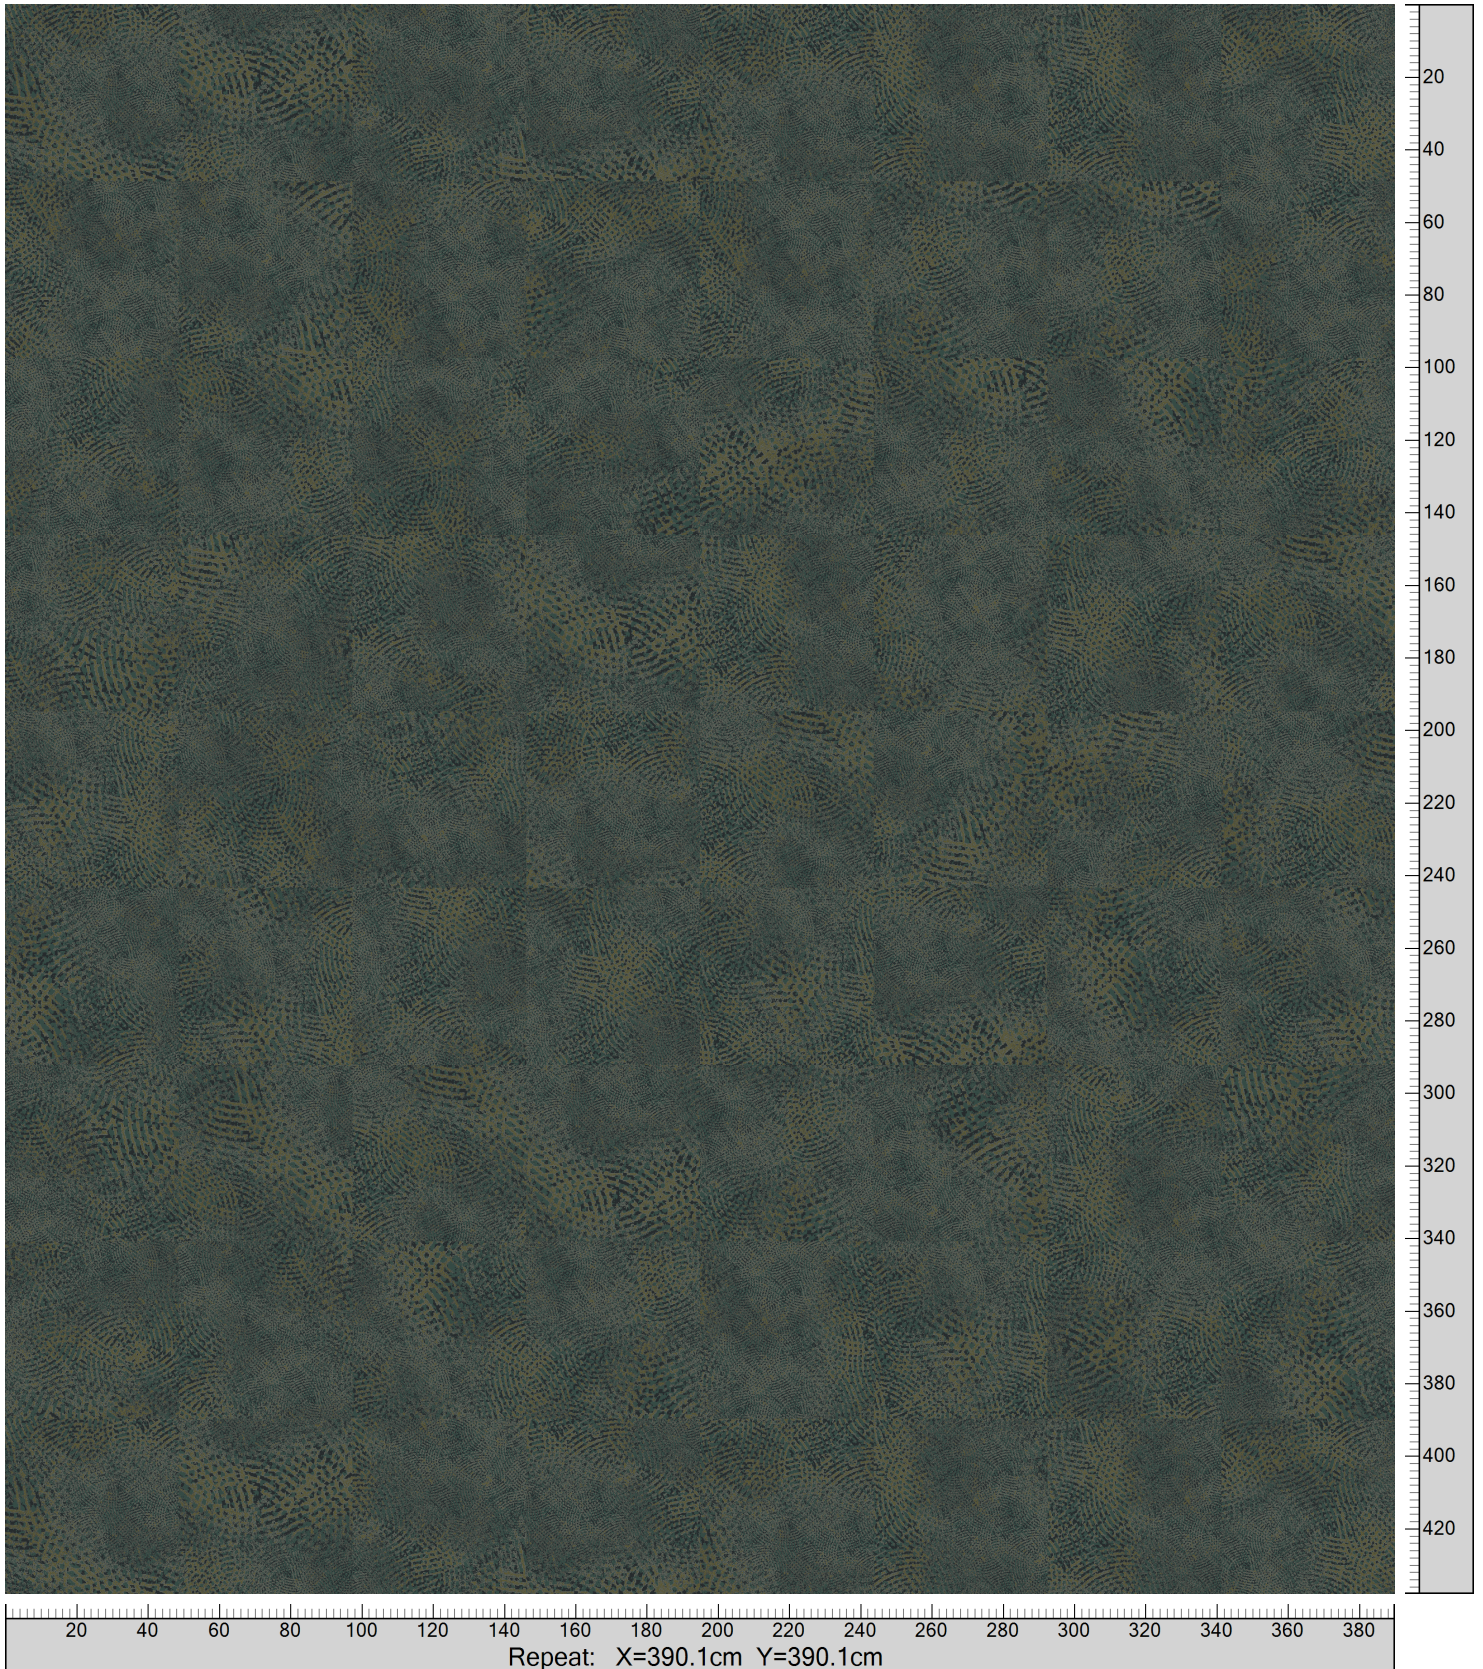

Design: RFM55002046
Version: EK20118T1-5

Date: 19-OCT-2020 pnp
Copyright: egecarpets a/s - pia
Approved by:

HIGHLINE TILES - RAINY OCEAN
STANDARD PALETTE 5500
TILE SIMULATION MONOLITHIC 48X48 CM

Repeat: X=390.1cm Y=390.1cm