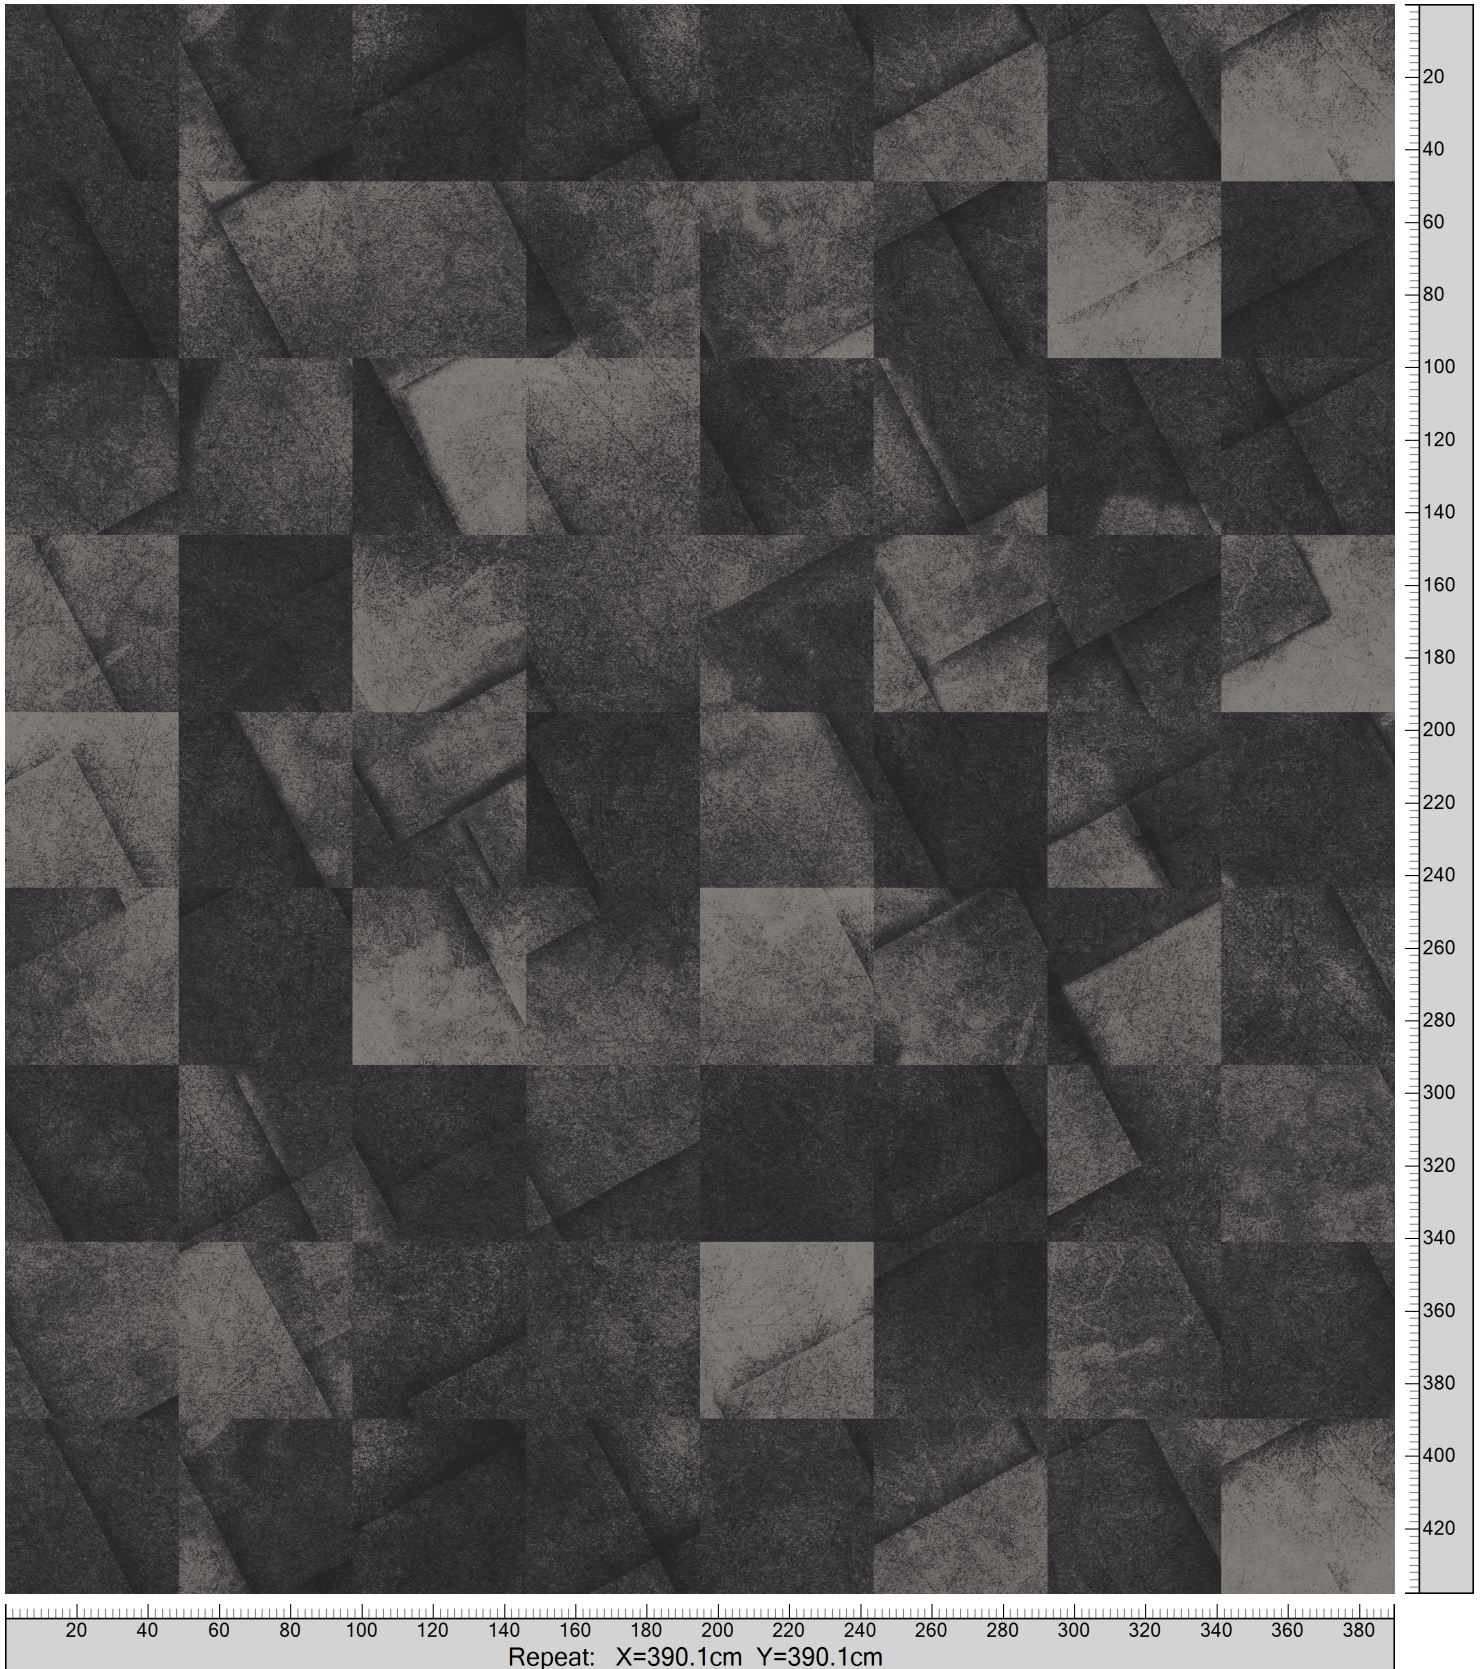

HIGHLINE TILES - RUSITC TILES  
STANDARD PALETTE 5500  
TILE SIMULATION MONOLITHIC 48X48 CM

5500AC13 Accent 13	5500AC14 Accent 14	K40503 5500-BC3	5500AC15 Accent 15	5500AC17 Accent 17	K40502 5500-BC2