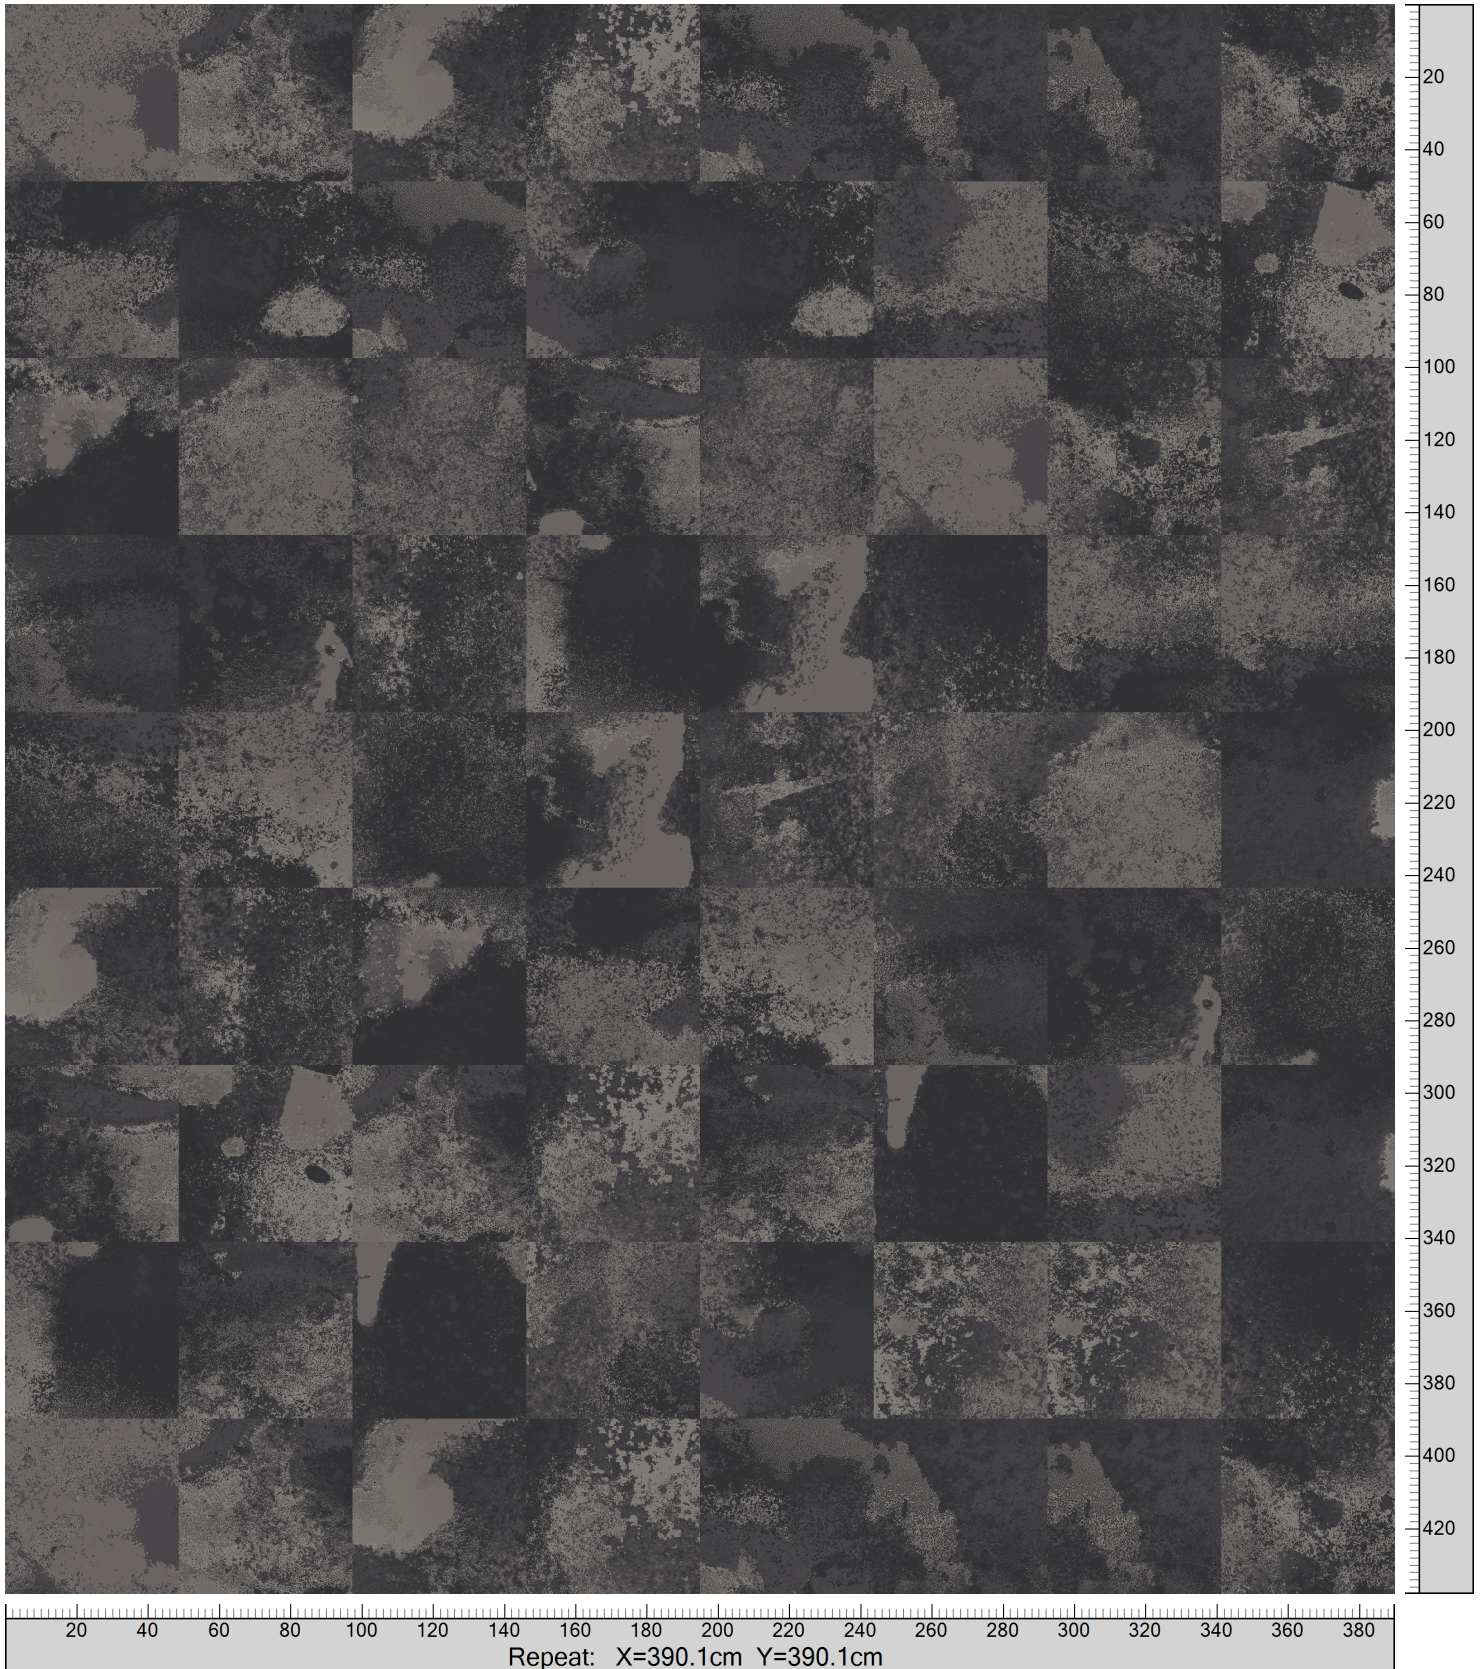

HIGHLINE TILES - PIGMENT
STANDARD PALETTE 5500
TILE SIMULATION MONOLITHIC 48X48 CM

5500AC17 Accent 17	5500AC16 Accent 16	5500AC15 Accent 15	K40503 5500-BC3	5500AC14 Accent 14	5500AC13 Accent 13