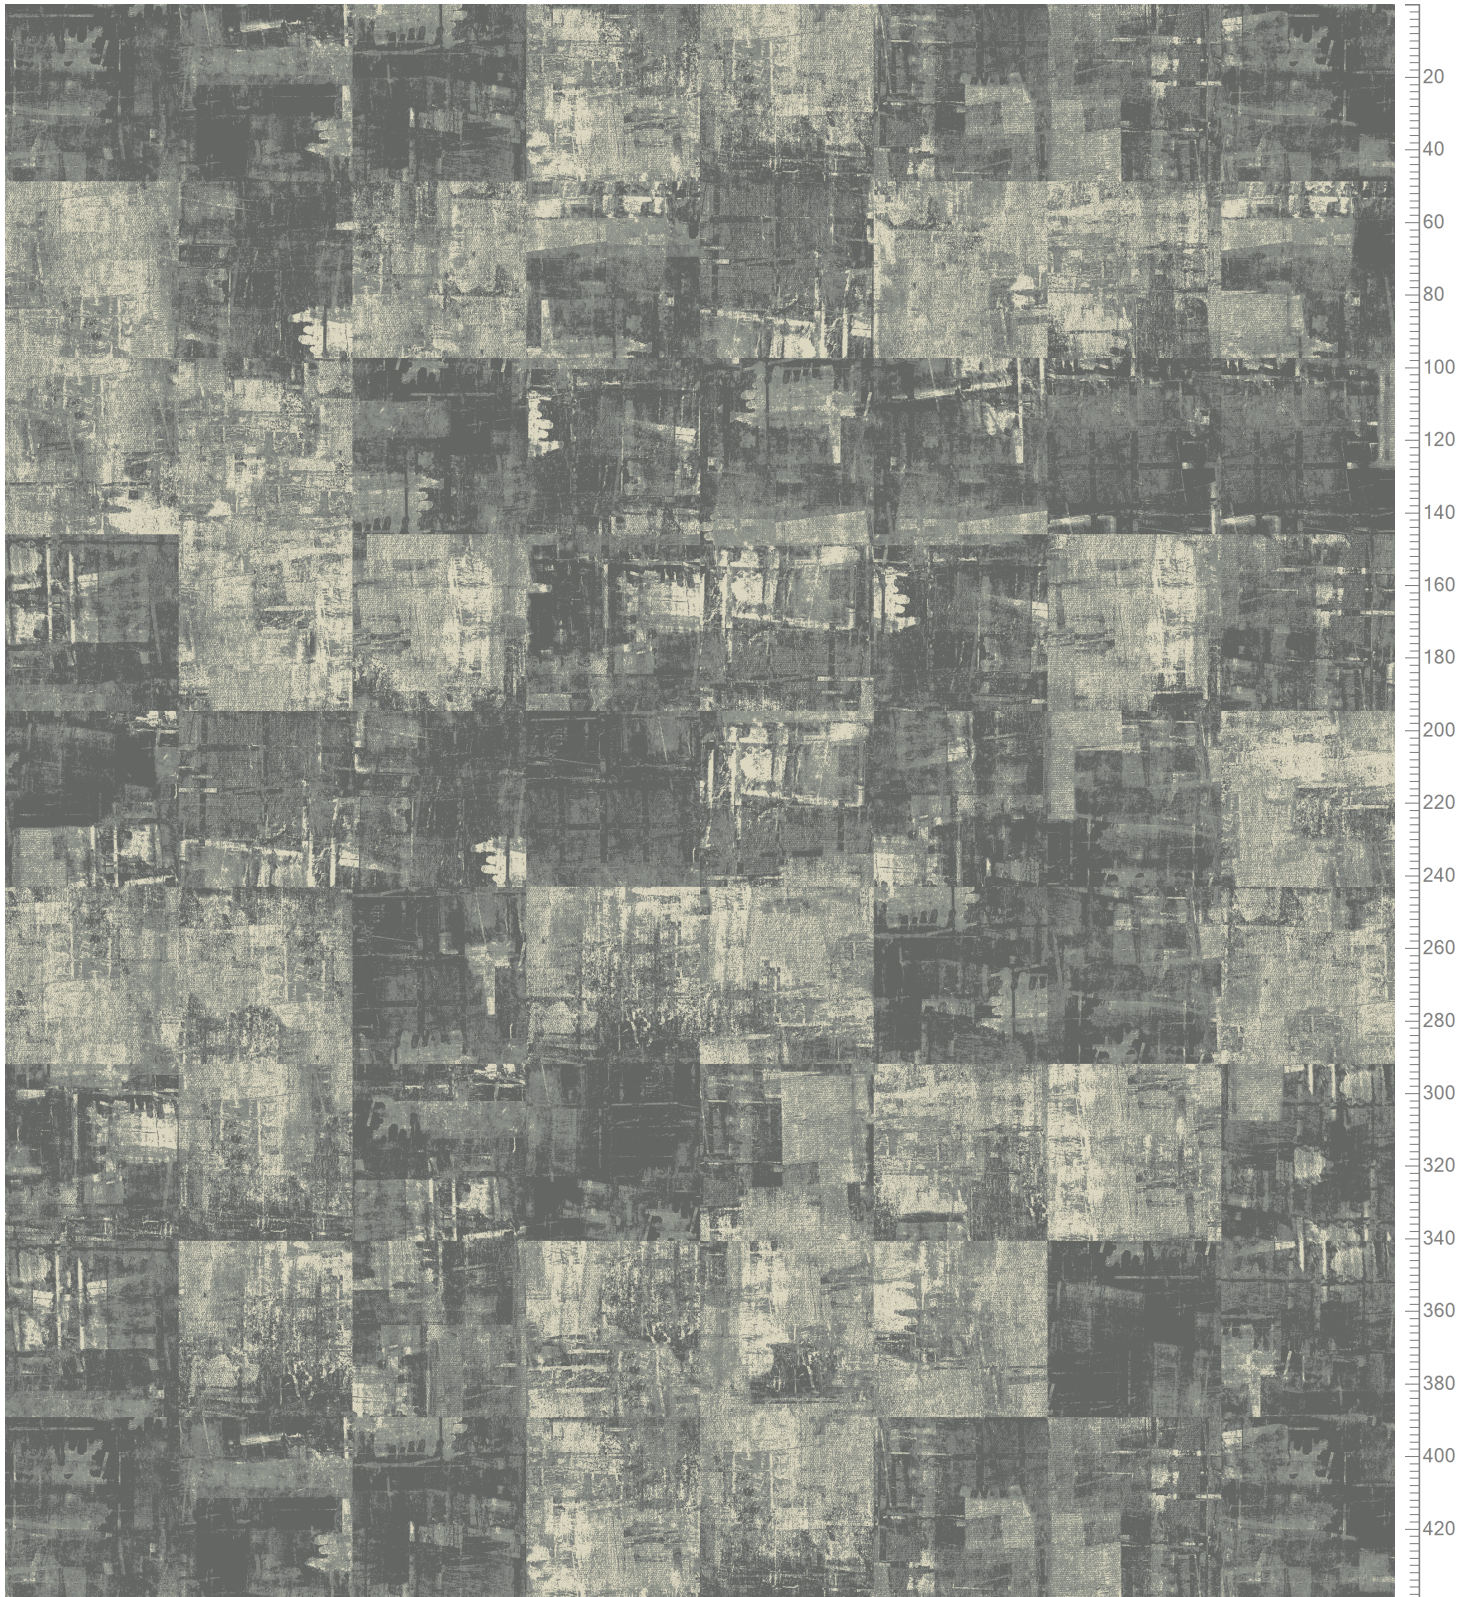

HIGHLINE TILES - Ruffle
Standard Palette 5520
Tile simulation Monolithic 48 x 48 cm

Repeat: X=390.1cm Y=390.1cm

5520AC15 Accent 15 31.30%	K20048 K5220-8 22.83%	5520AC14 Accent 14 17.67%	5520AC13 Accent 13 15.13%	A20041 K5220-1 13.06%