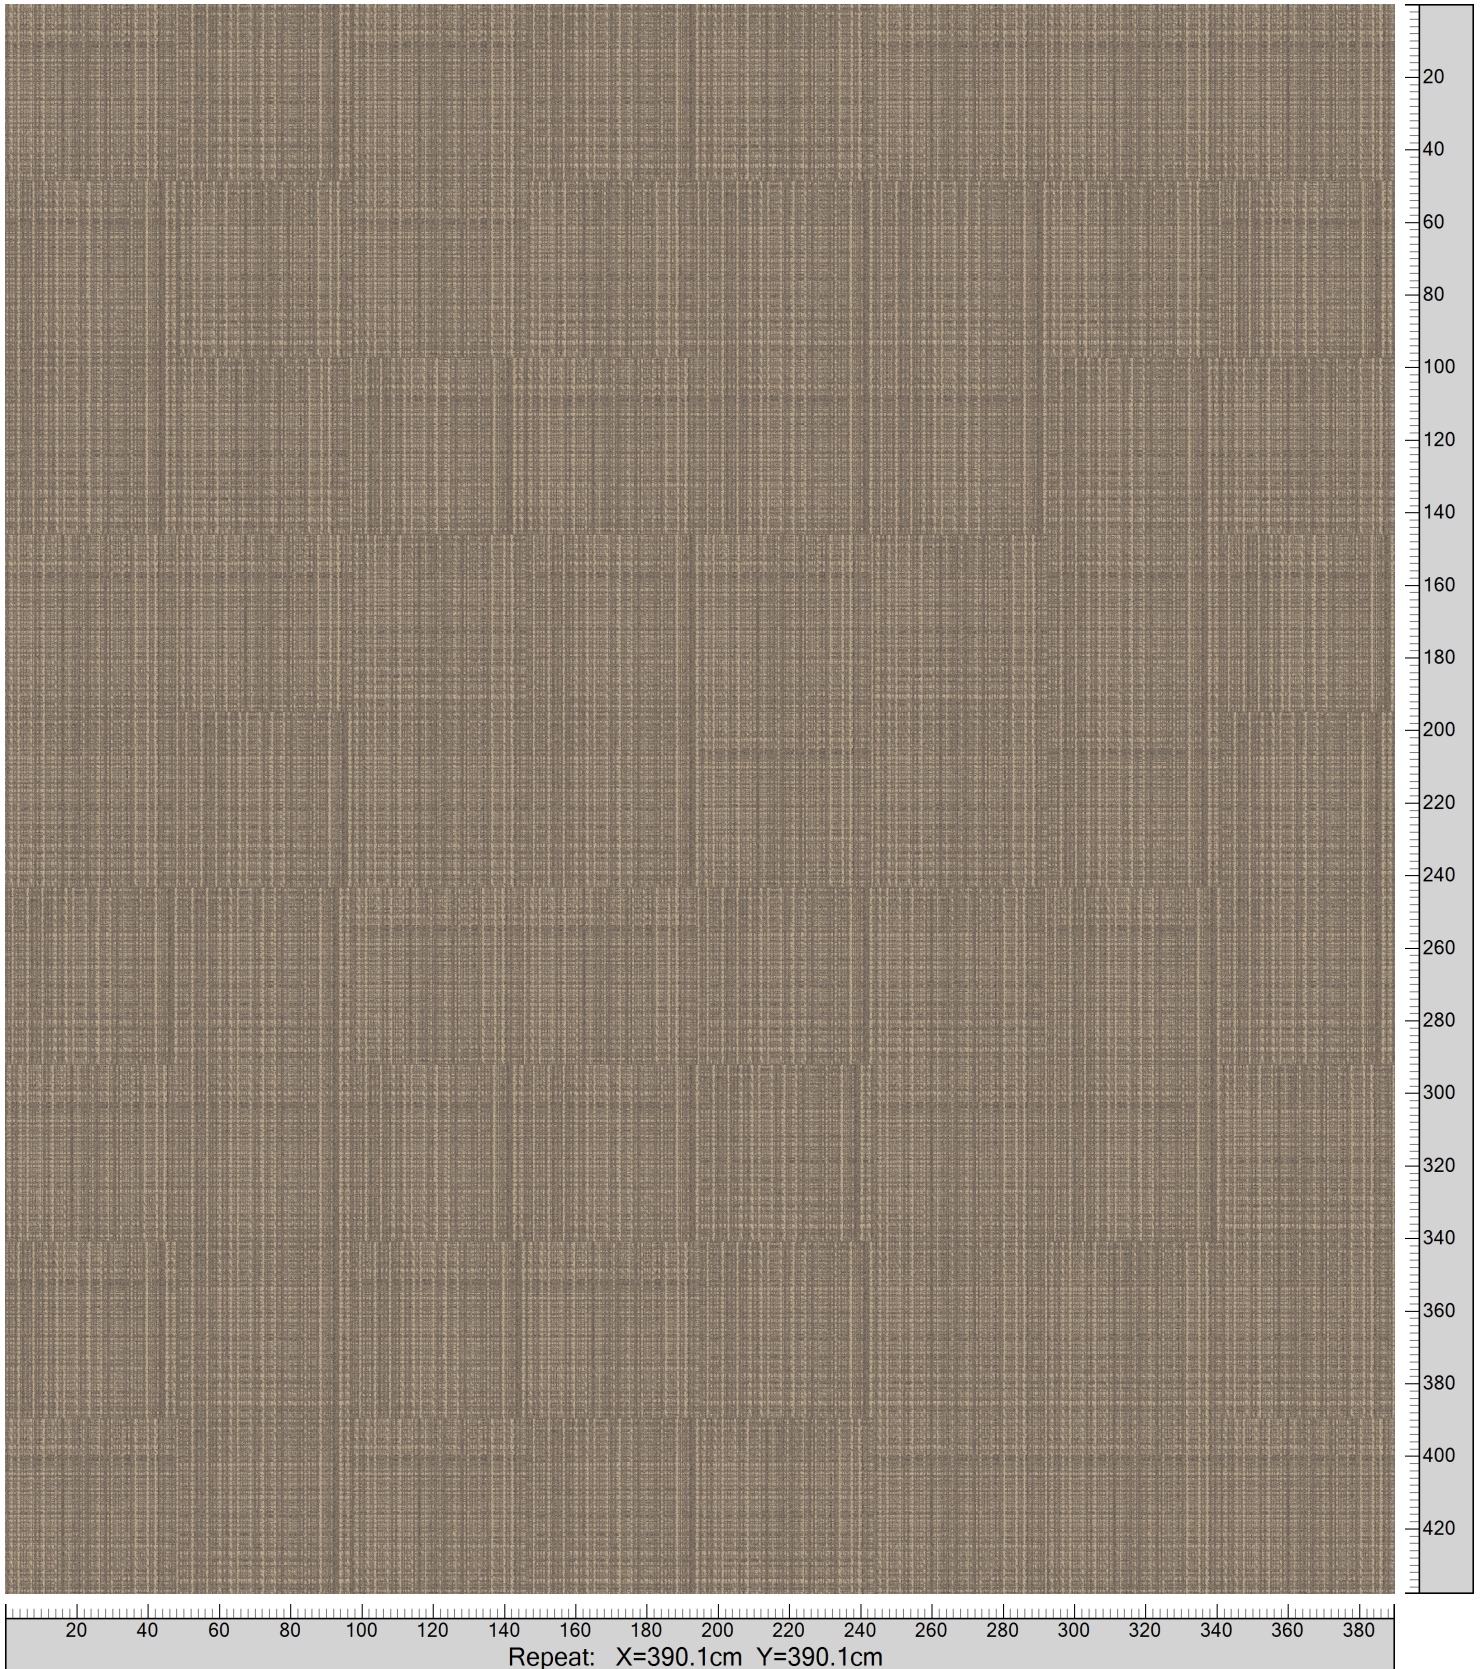

HIGHLINE TILES - CLOTH
STANDARD PALETTE 5575
TILE SIMULATION MONOLITHIC 48X48 CM

K28328 5575-BC1	5575AC13 Accent 13	5575AC14 Accent 14	5575AC15 Accent 15	K28378 5575-BC3	5575AC16 Accent 16