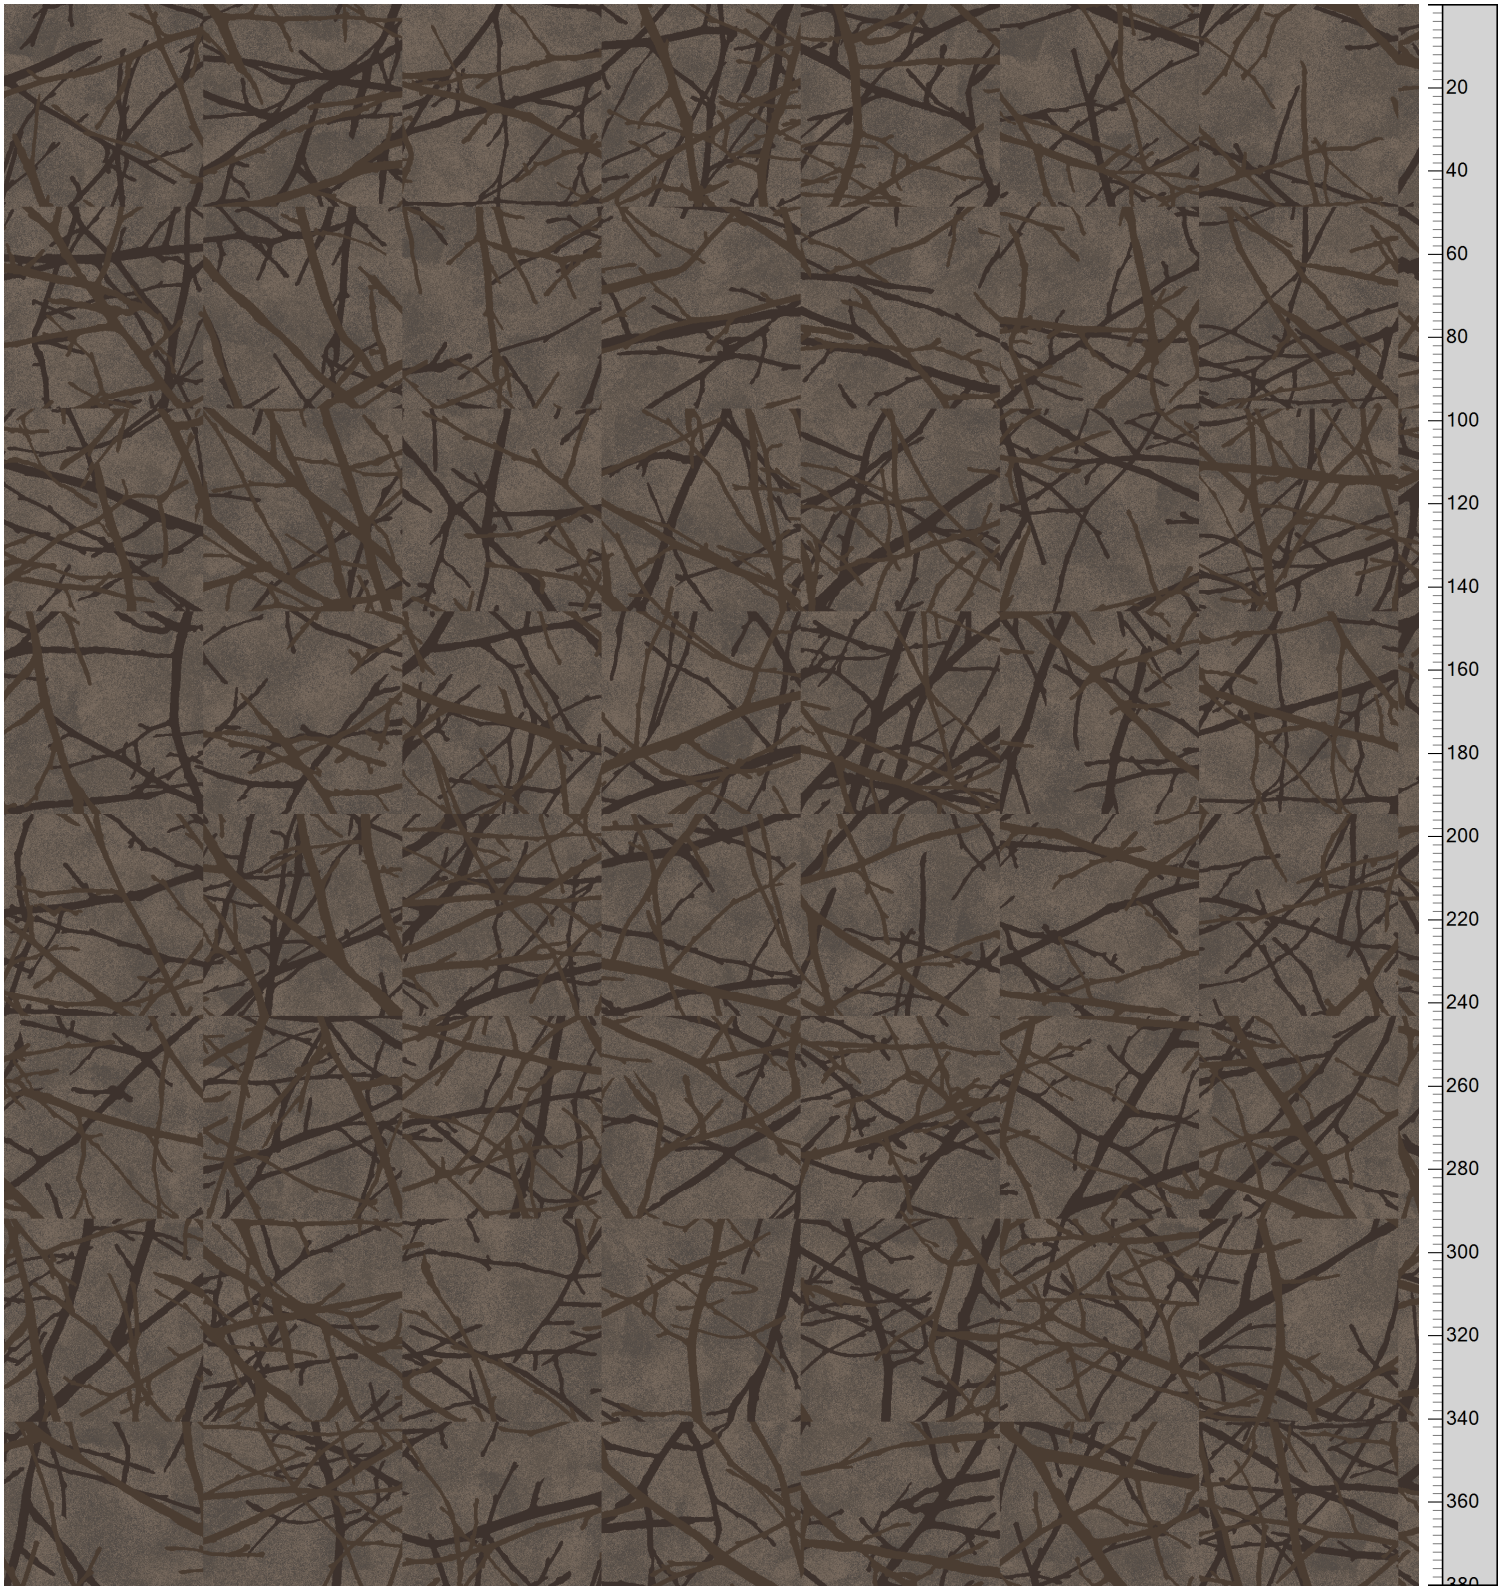

HIGHLINE TILES - FOREST SKY
STANDARD PALETTE 5575
TILE SIMULATION MONOLITHIC 48X48 CM

Repeat: X=390.1cm Y=390.1cm (Size Shown: X=346.46cm Y=380.37cm)

@-0	A-1	B-2	C-3	D-4	E-5	F-6	G-7
0-0-0	5575AC16 Accent 16	K28378 5575-BC3	5575AC17 Accent 17	5575AC17 Accent 17	0-0-0	5575AC66 Accent 66	5575AC67 Accent 67

Colors are approximation only. Physical sample must be approved for ordering.
Copyright: egecarpets a/s - pia