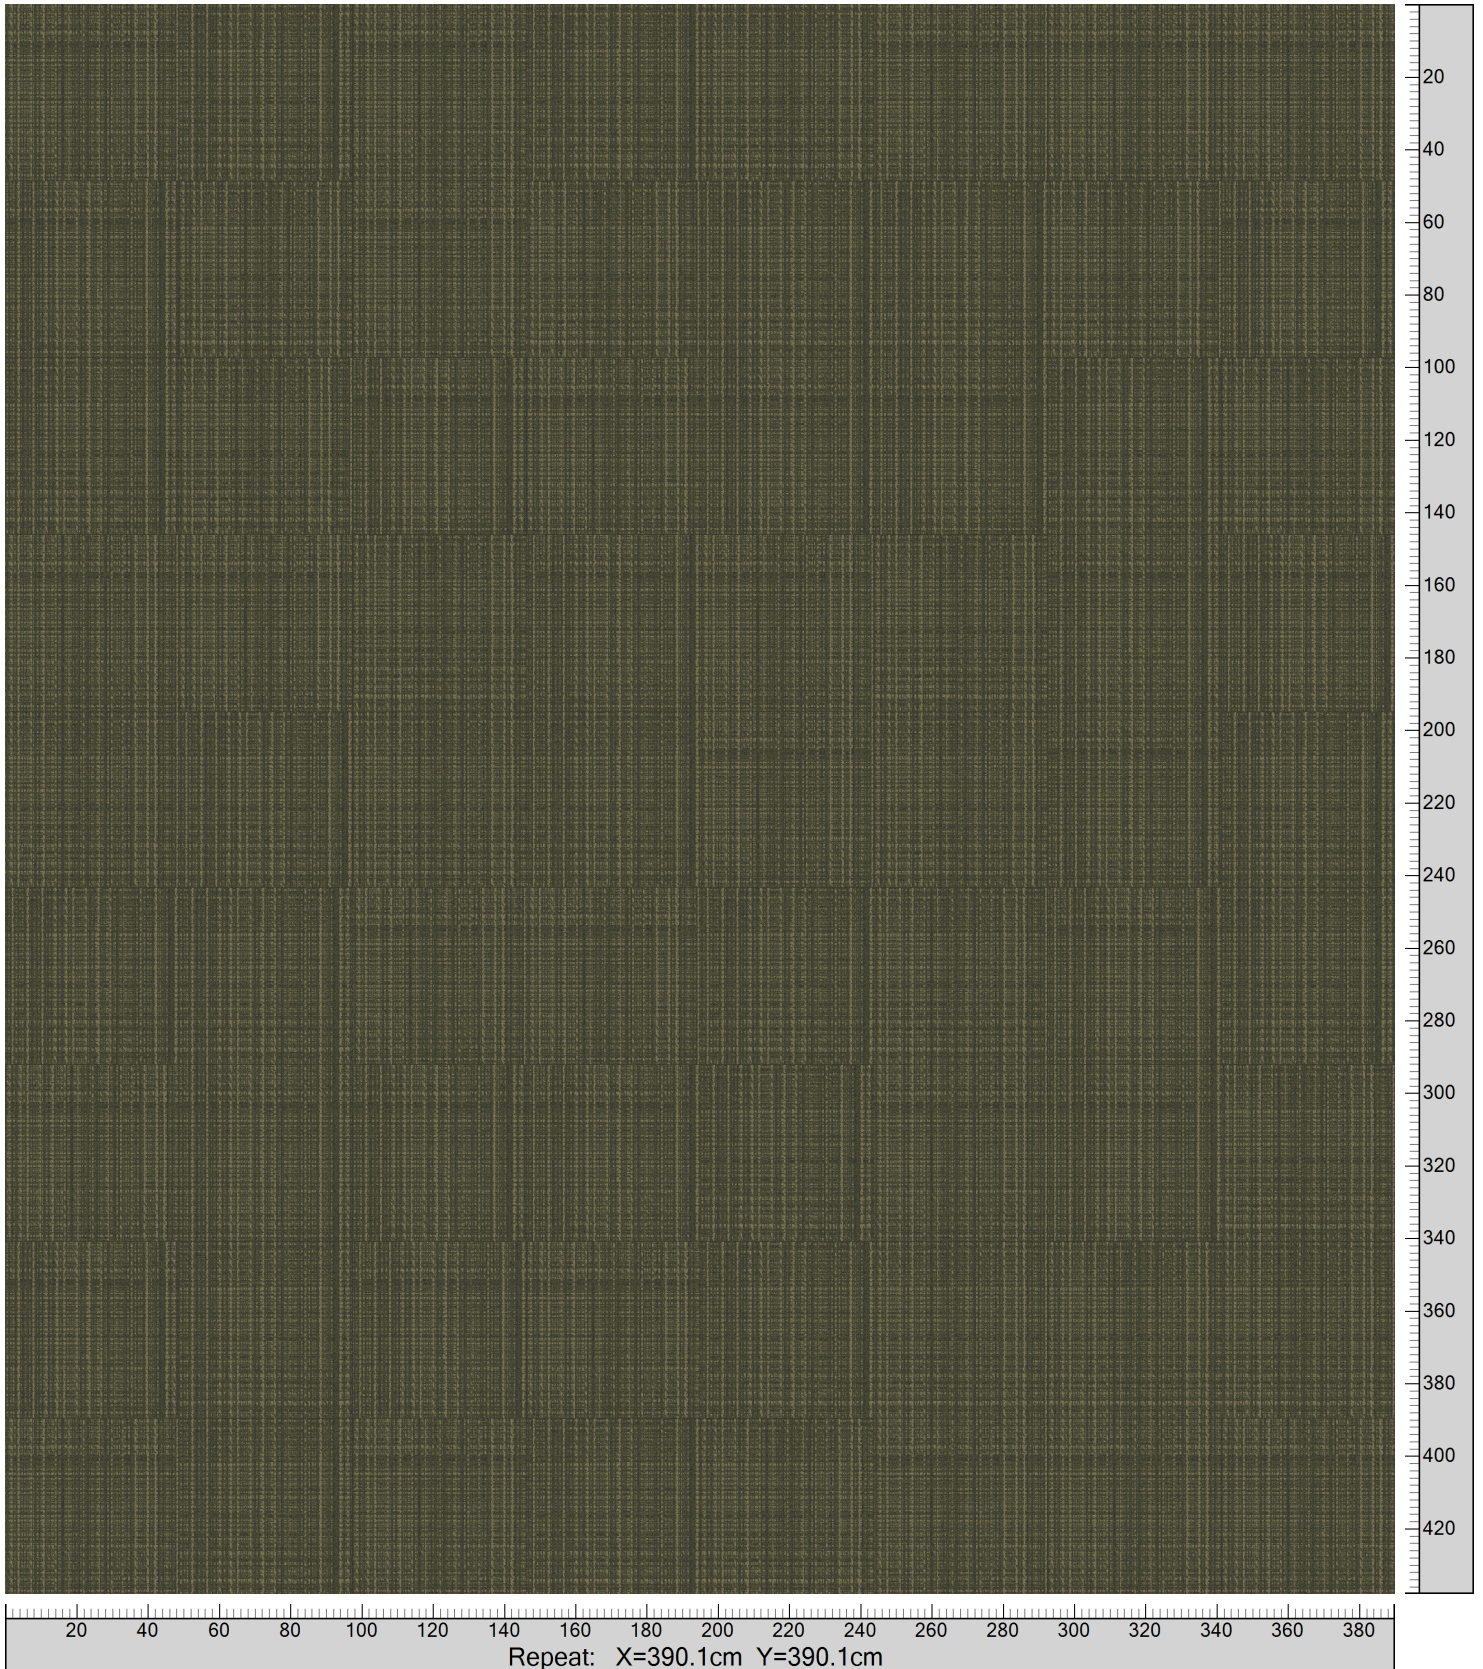

HIGHLINE TILES - CLOTH
STANDARD PALETTE 5595
TILE SIMULATION MONOLITHIC 48X48 CM

5595AC28 Accent 28 4.16%	5595AC29 Accent 29 13.46%	5595AC30 Accent 30 33.86%	5595AC31 Accent 31 5.07%	5595AC32 Accent 32 25.07%	5595AC22 Accent 22 17.86%