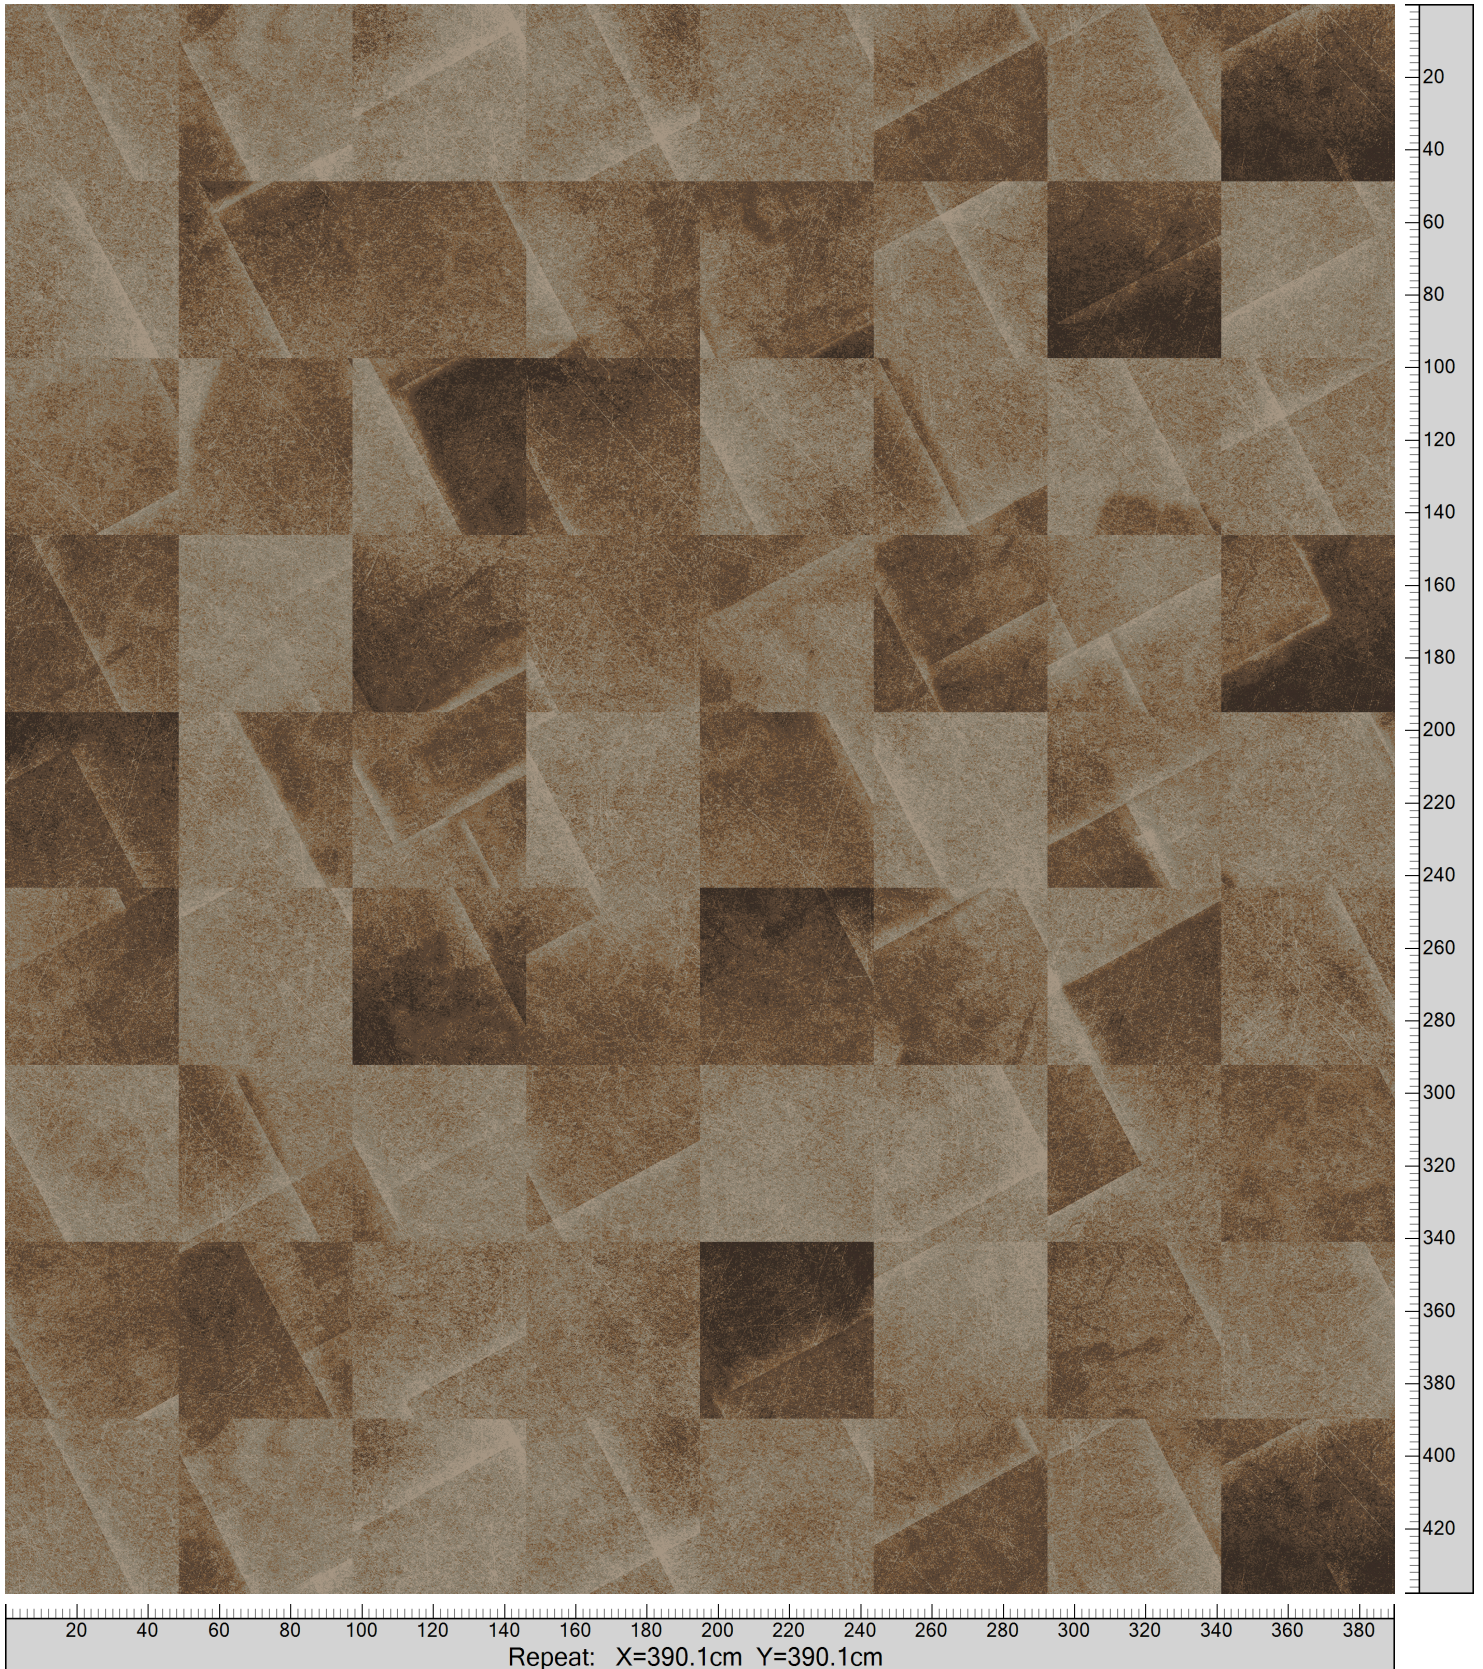

Design: RFM55952060  
Version: EK20159T1-4

Date: 13-OCT-2020 pnp  
Copyright: egecarpets a/s - pia  
Approved by:

HIGHLINE TILES - RUSTIC TILES  
STANDARD PALETTE 5595  
TILE SIMULATION MONOLITHIC 48X48 CM

H28632 5595-BC12 0.57%	5595AC52 Accent 52 1.55%	5595AC51 Accent 51 2.28%	5595AC50 Accent 50 6.22%	5595AC48 Accent 48 28.50%	5595AC13 Accent 13 37.32%	K28601 5595-BC1 9.50%